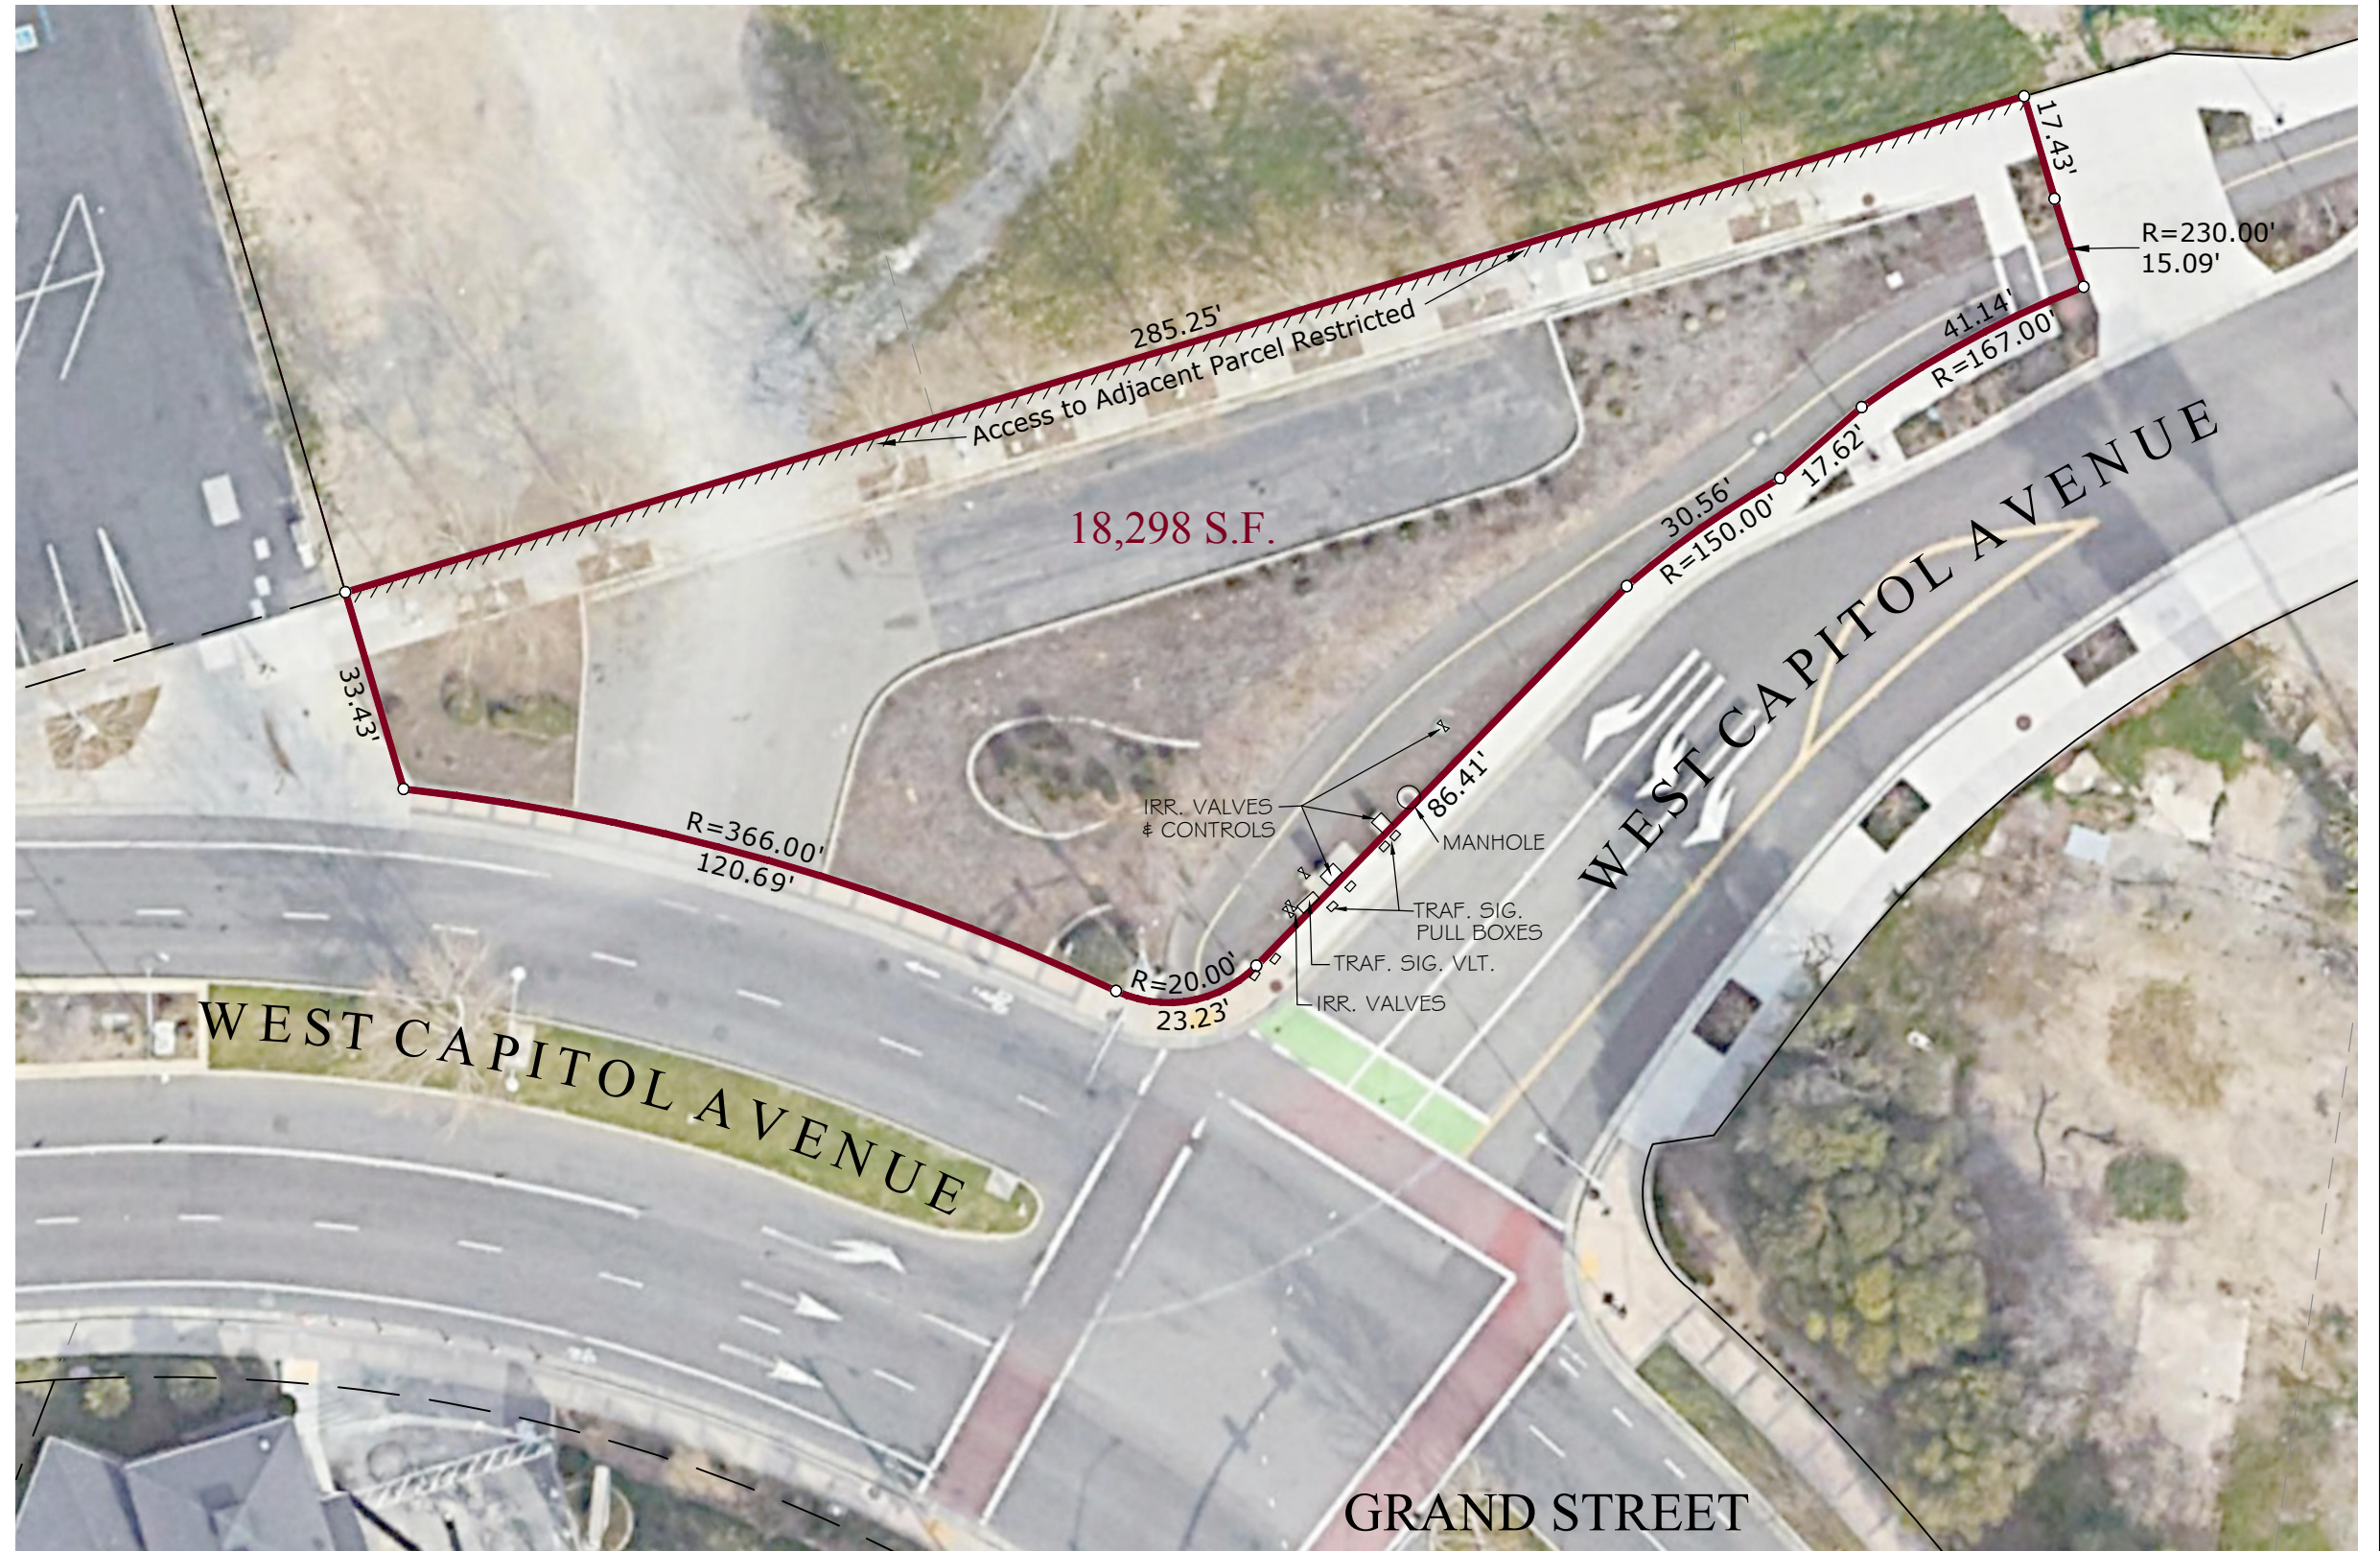

APPENDIX J

Grand Gateway Plaza Parcel

Grand Gateway Project
 EXHIBIT OF:
GRAND GATEWAY PLAZA PARCEL
 CITY OF WEST SACRAMENTO, YOLO COUNTY, CALIFORNIA

SCALE:	1" = 30'
DATE:	04/13/2023
SHEET	1 OF 1