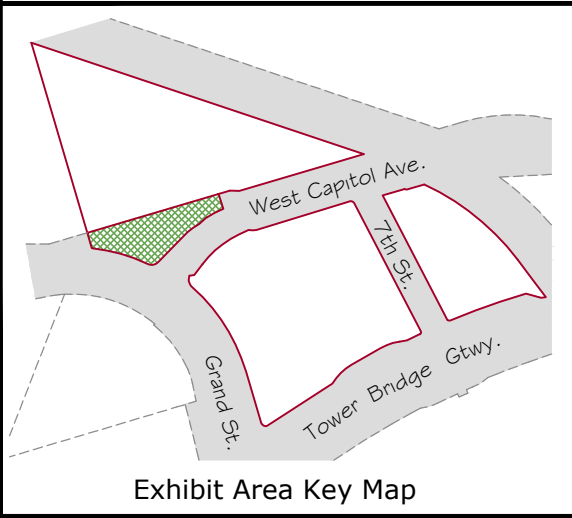

APPENDIX J

Grand Gateway Plaza Parcel

Grand Gateway Project
 EXHIBIT OF:
GRAND GATEWAY PLAZA PARCEL
 CITY OF WEST SACRAMENTO, YOLO COUNTY, CALIFORNIA

SCALE:	1" = 30'
DATE:	04/13/2023
SHEET	1 OF 1